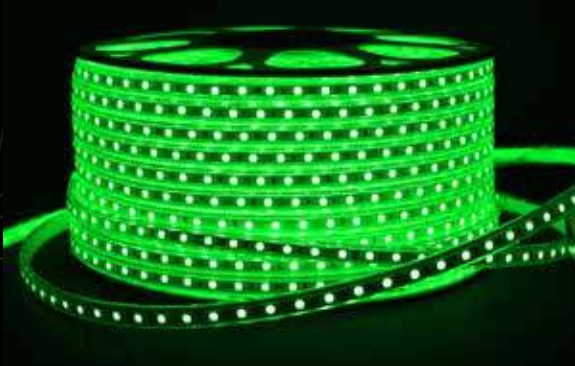

REF: TAPE-V